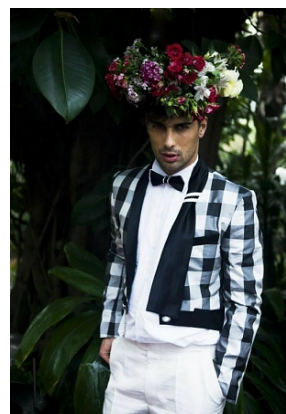

gerg?

trendattack
model agency

height **186/6' 1"**
bust **100/39,5"**
waist **80/31,5"**
hips **97/38"**
hair **brown**
eyes **brown**
shoes **44/9 1/2**

phone: +36 70 508 6806 | email: agency@trendattack.hu
web: trendattack.hu | address: H-1137 Pozsonyi út 14. Budapest, Hungary