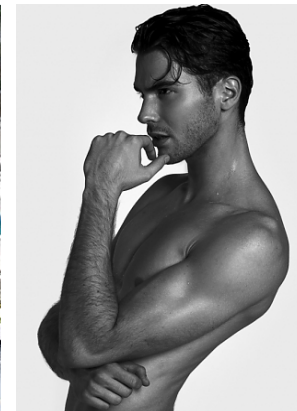

*marko*

**trendattack**  
model agency

height **188/6' 2"**  
bust **94/37"**  
waist **74/29"**  
hips **93/36,5"**  
hair **brown**  
eyes **dark**  
**brown**  
shoes **42/8 1/2**

phone: +36 70 508 6806 | email: [agency@trendattack.hu](mailto:agency@trendattack.hu)