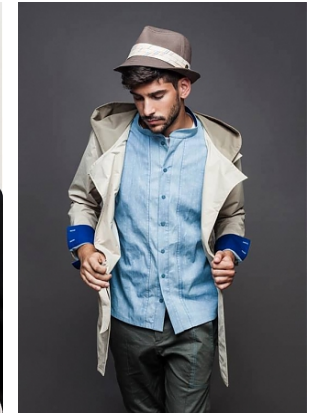

mate

trendattack
model agency

height	189/6' 2,5"
bust	103/40,5"
waist	86/34"
hips	100/39,5"
hair	brown
eyes	brown
shoes	44/9 1/2

phone: +36 70 508 6806 | email: agency@trendattack.hu
web: trendattack.hu | address: H-1137 Pozsonyi út 14. Budapest, Hungary